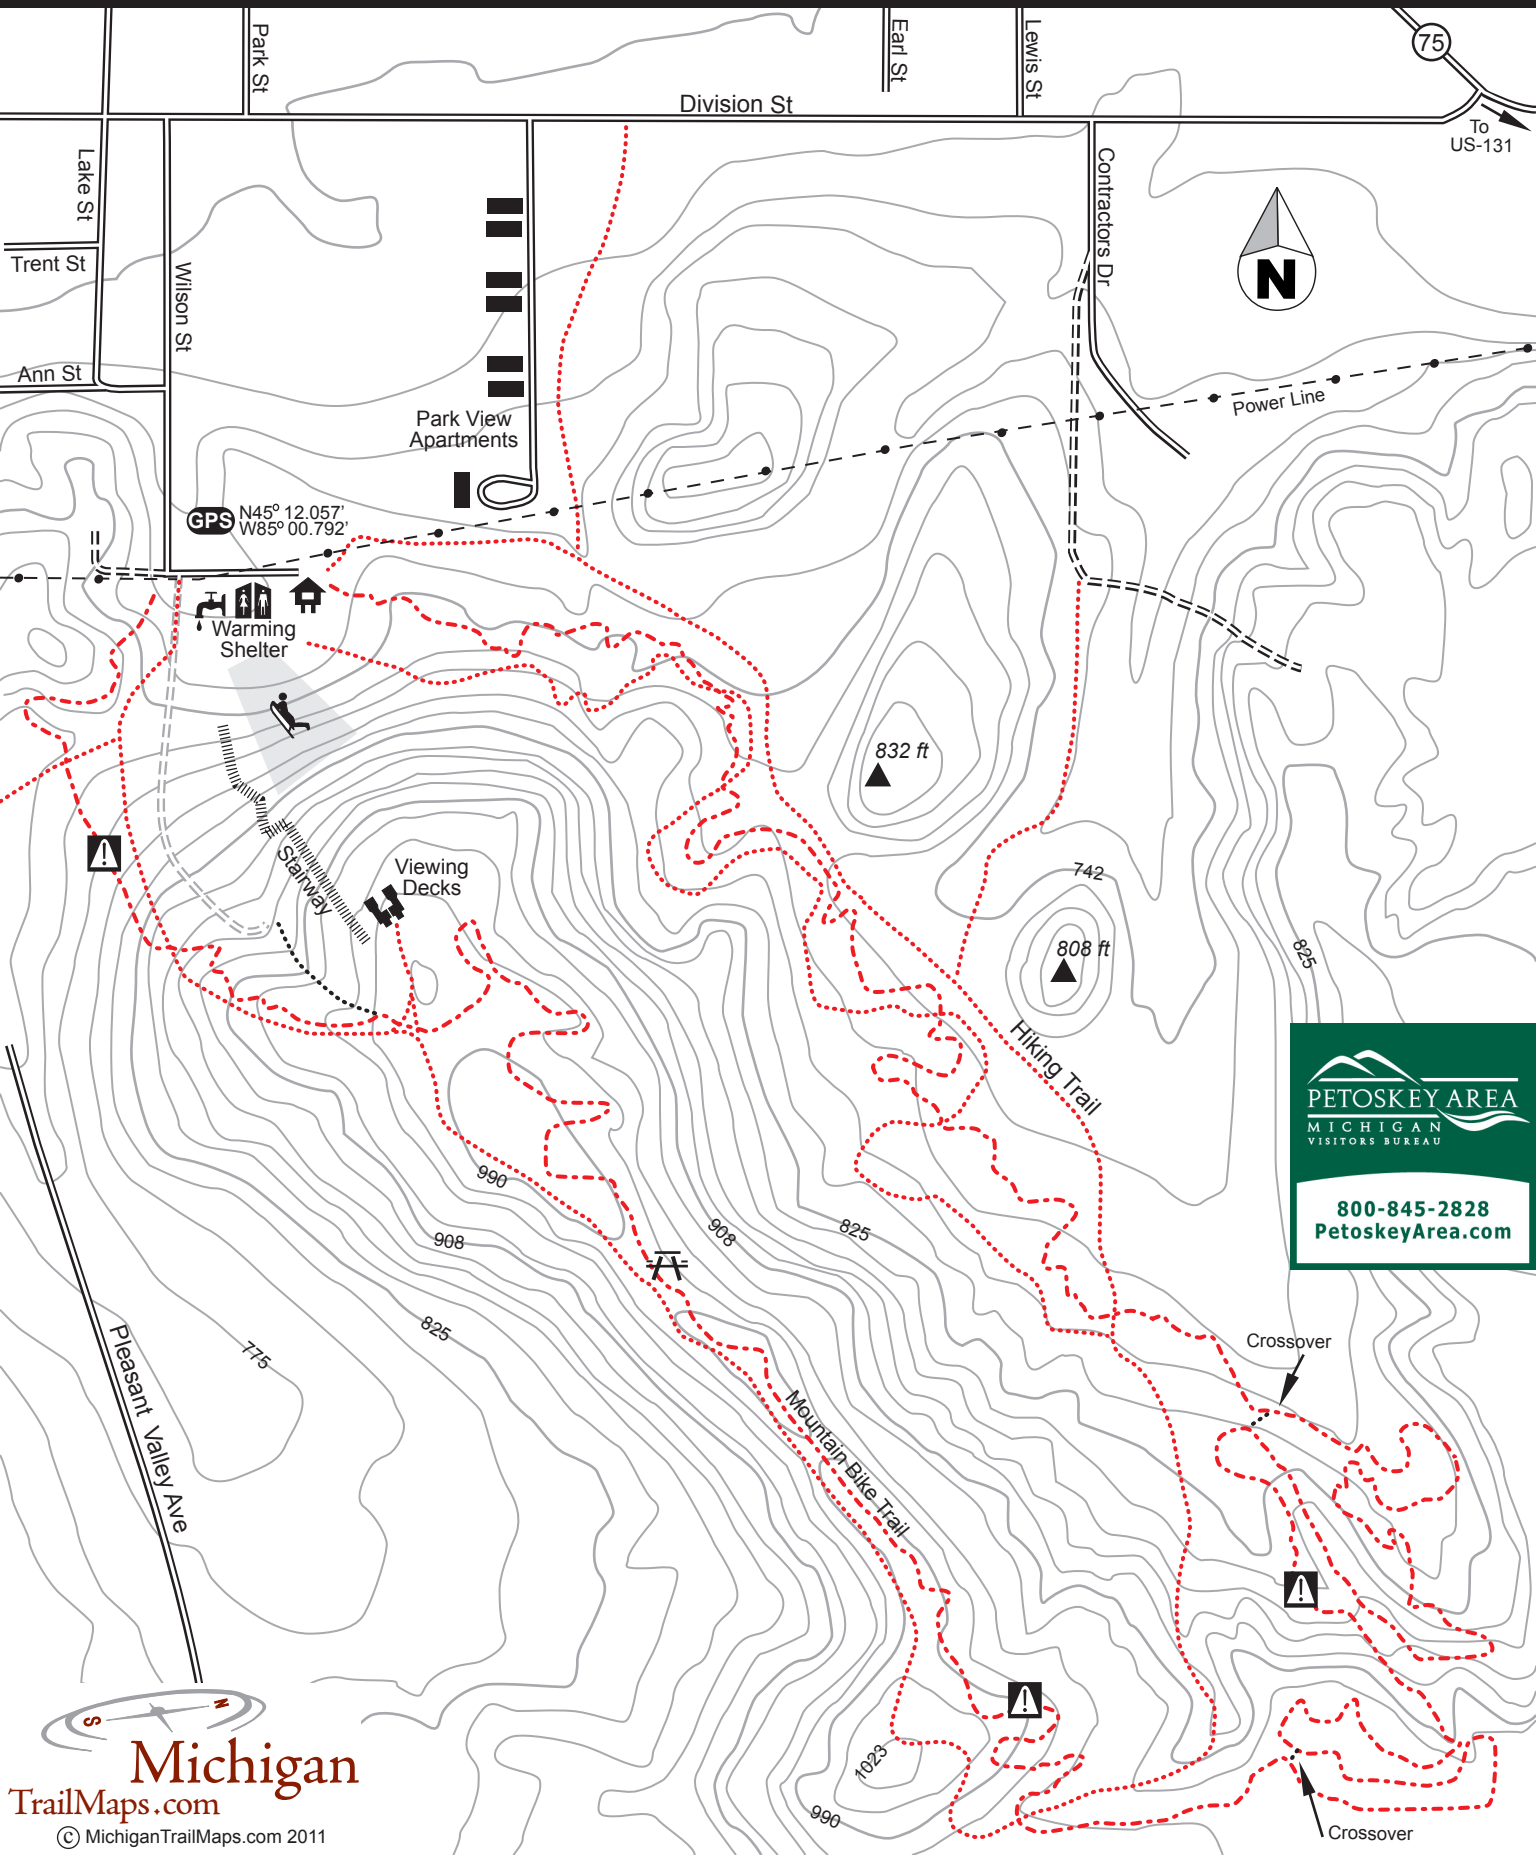

Avalanche Preserve Recreation Area

Boyer City Parks Department

PETOSKEY AREA
MICHIGAN
VISITORS BUREAU

800-845-2828
PetoskeyArea.com