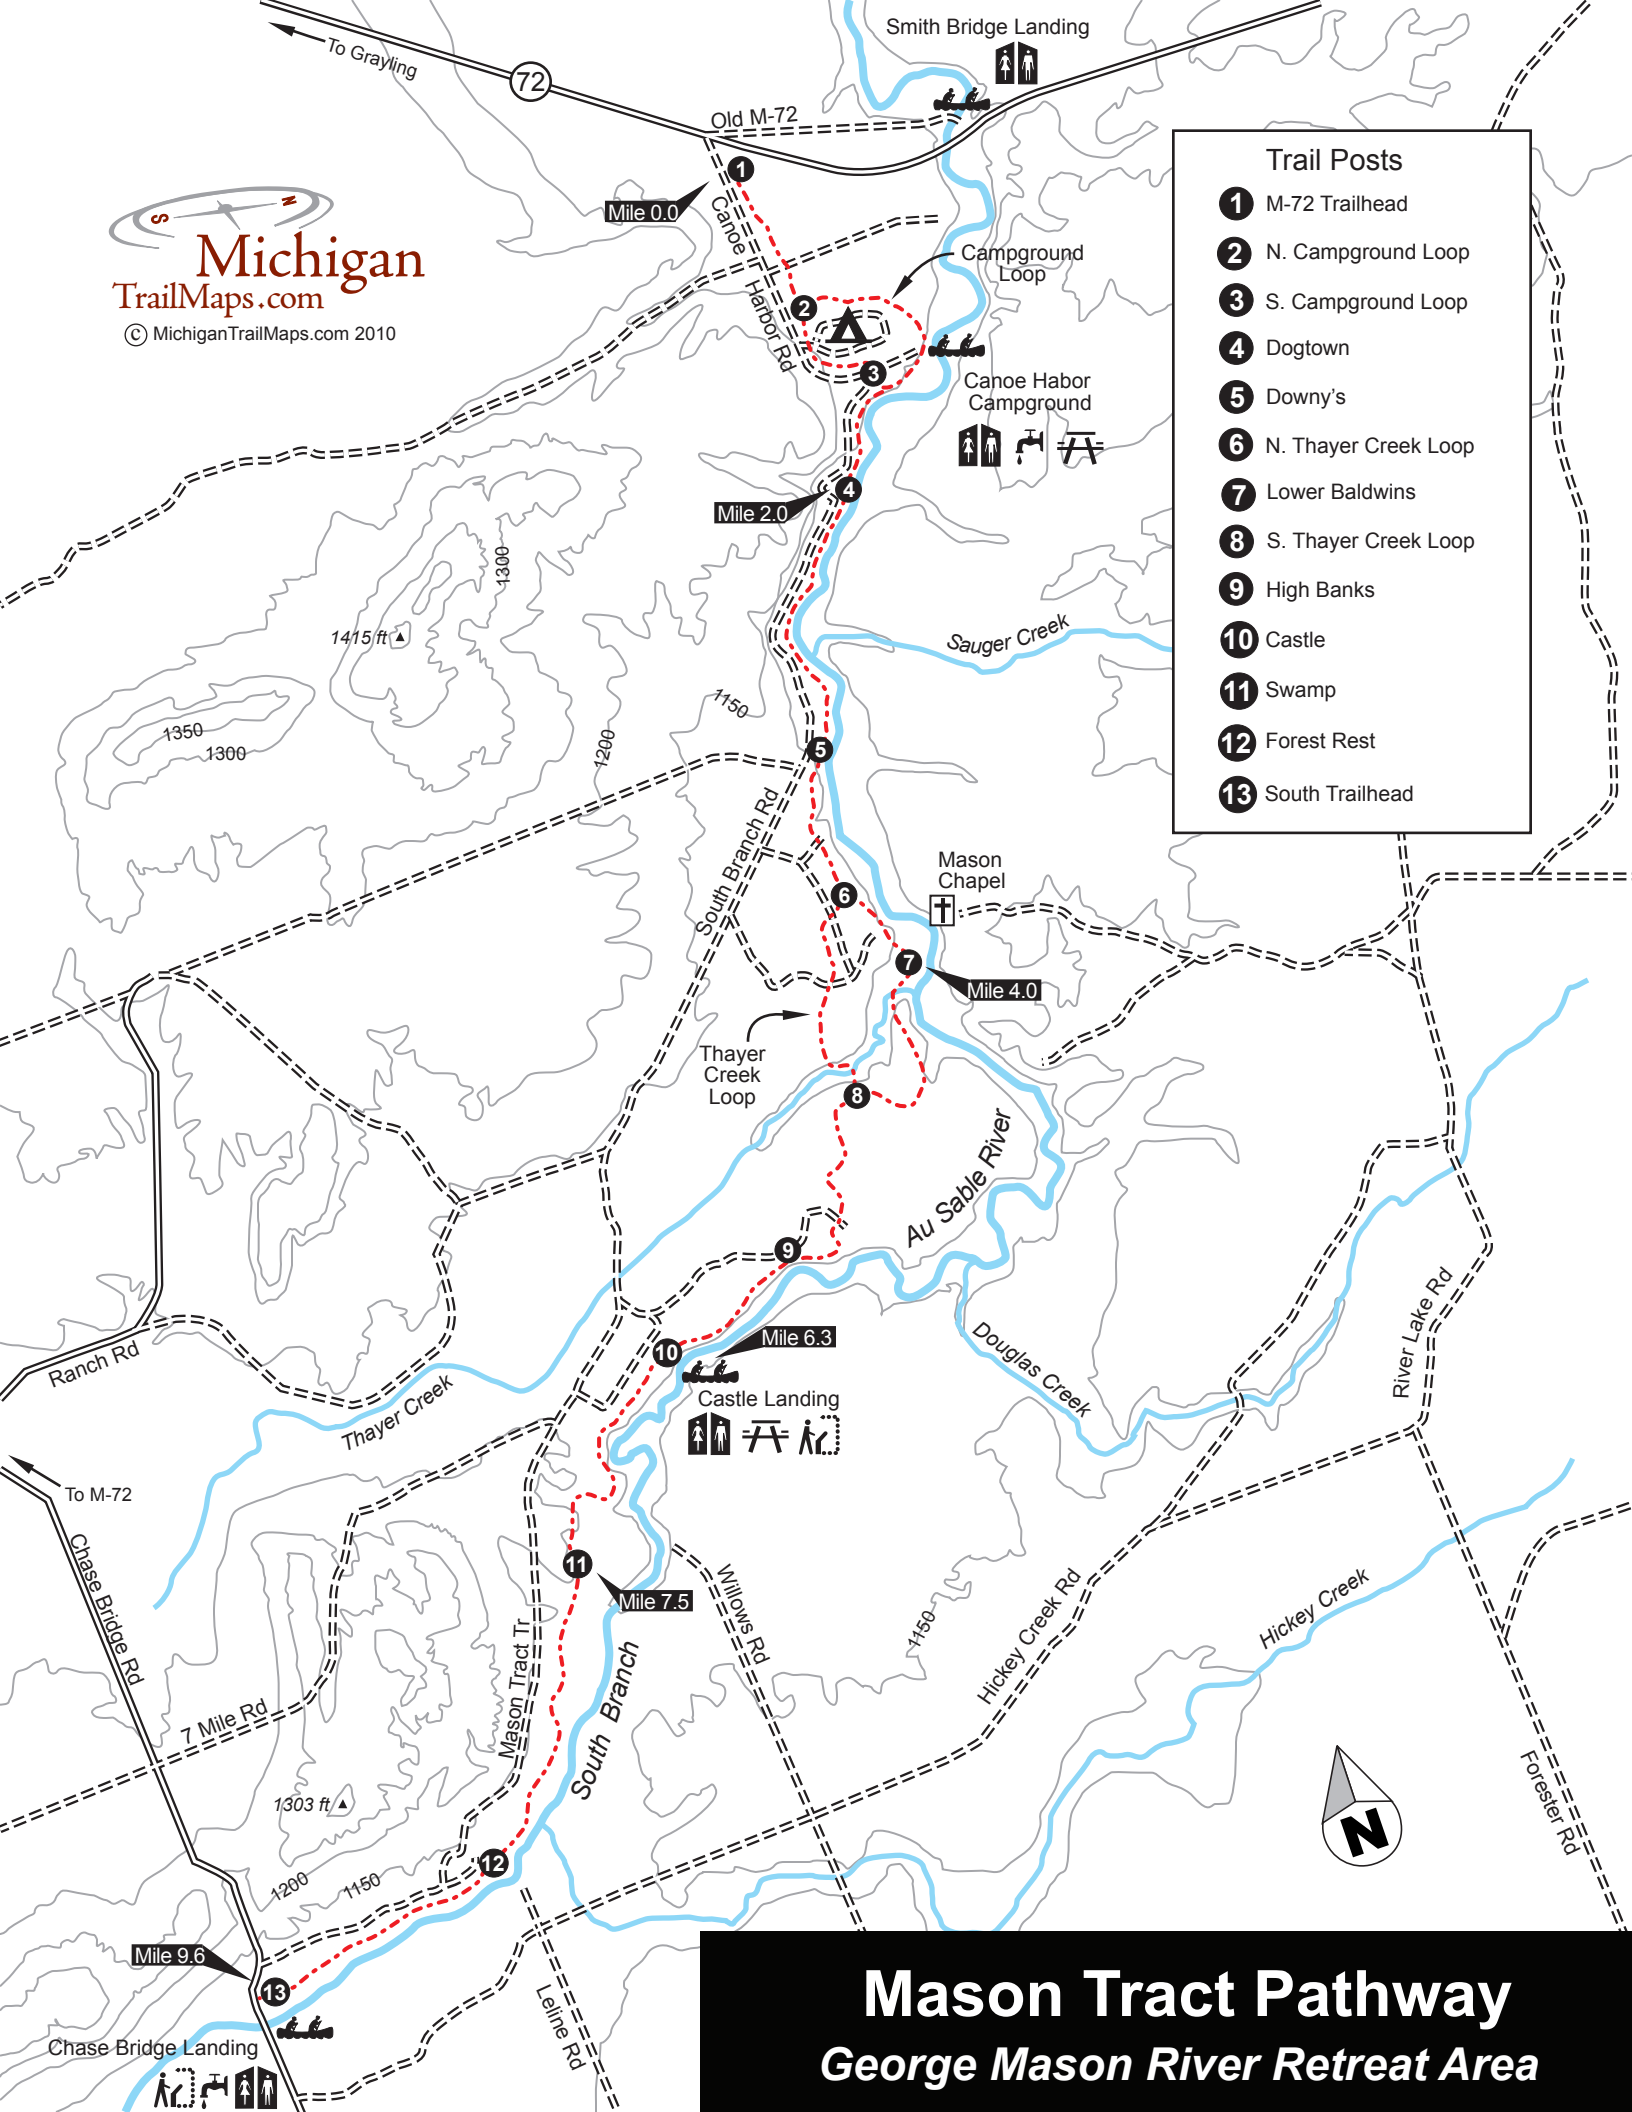

- Trail Posts**
- 1 M-72 Trailhead
 - 2 N. Campground Loop
 - 3 S. Campground Loop
 - 4 Dogtown
 - 5 Downy's
 - 6 N. Thayer Creek Loop
 - 7 Lower Baldwins
 - 8 S. Thayer Creek Loop
 - 9 High Banks
 - 10 Castle
 - 11 Swamp
 - 12 Forest Rest
 - 13 South Trailhead

Mason Tract Pathway
George Mason River Retreat Area