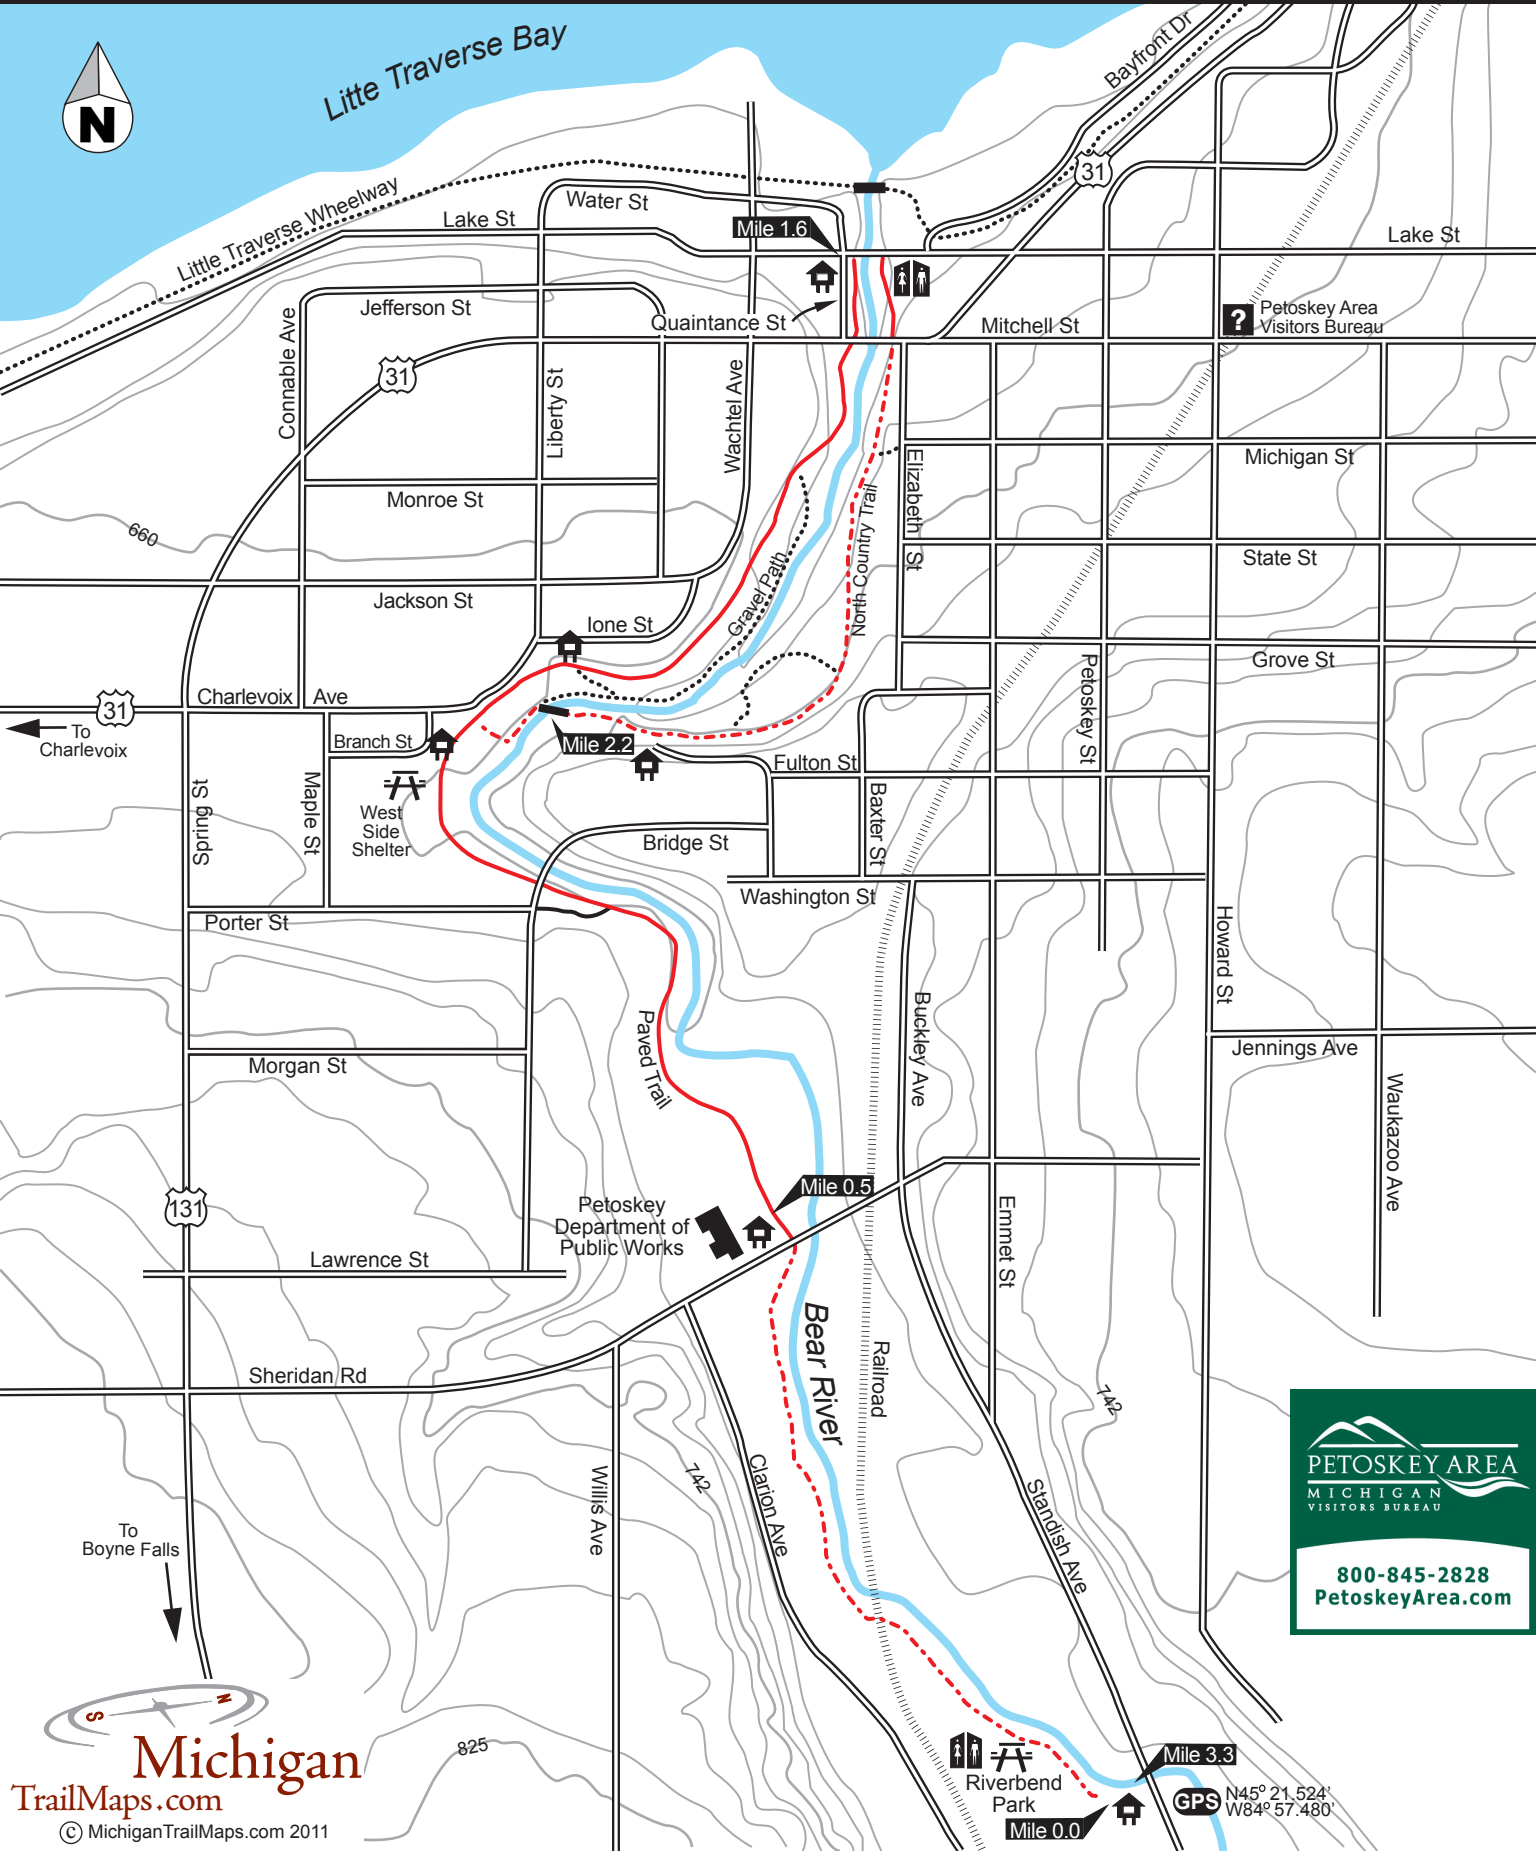

Bear River Valley Recreation Area

Petoskey Parks and Recreation

PETOSKEY AREA
MICHIGAN
VISITORS BUREAU

800-845-2828
PetoskeyArea.com

Michigan

Mile 3.3
Riverbend Park
Mile 0.0
GPS N45° 21.524' W84° 57.480'