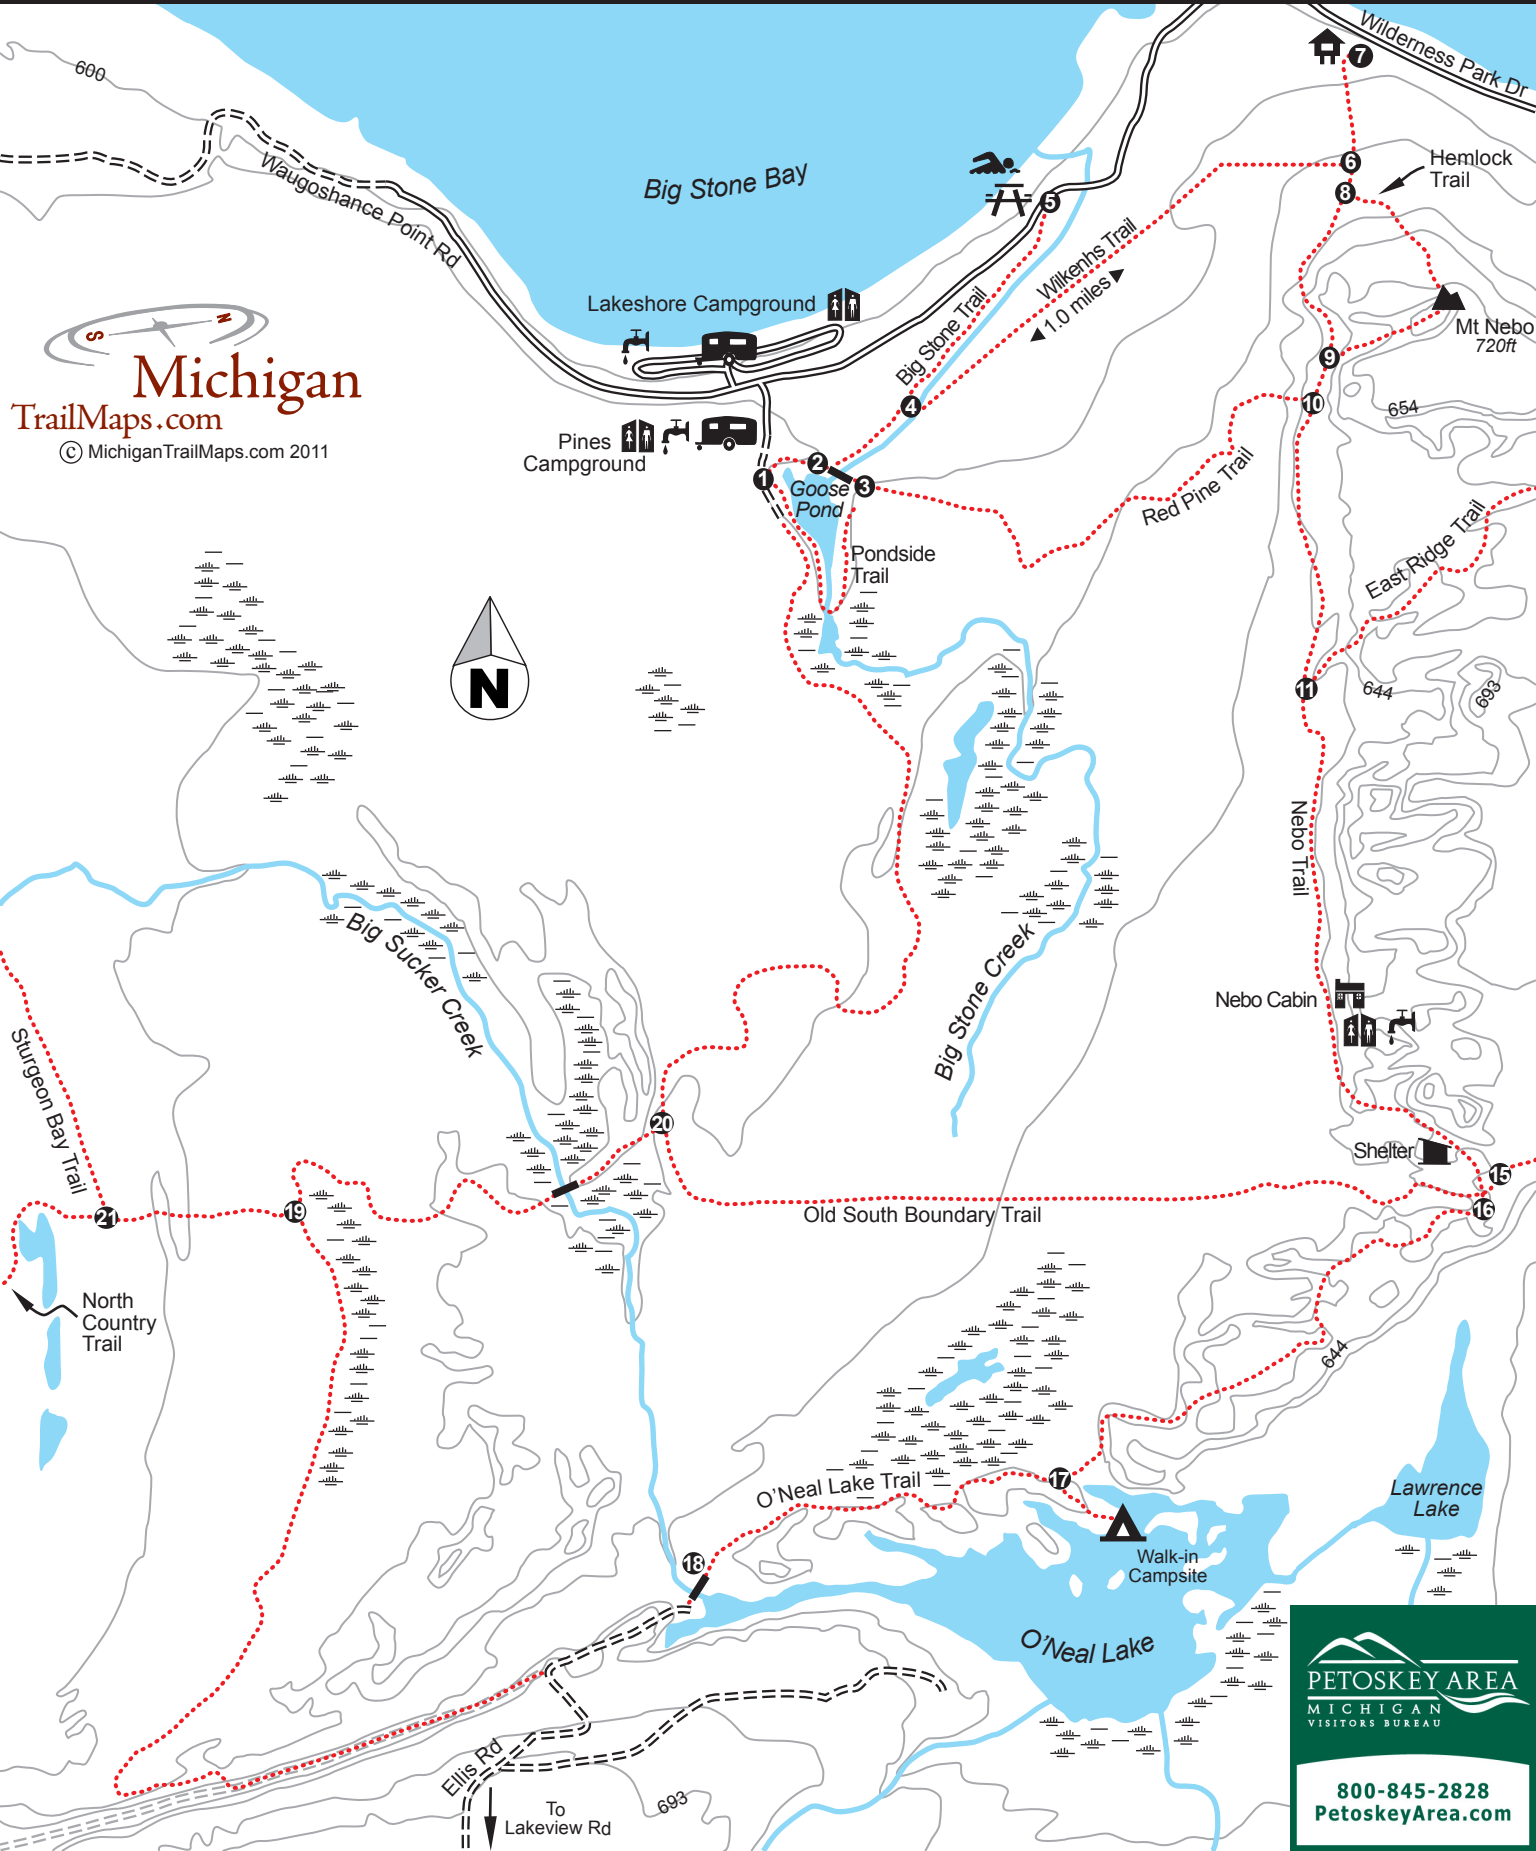

# Wilderness State Park

Michigan

TrailMaps.com

© MichiganTrailMaps.com 2011

PETOSKEY AREA  
MICHIGAN  
VISITORS BUREAU

800-845-2828  
PetoskeyArea.com