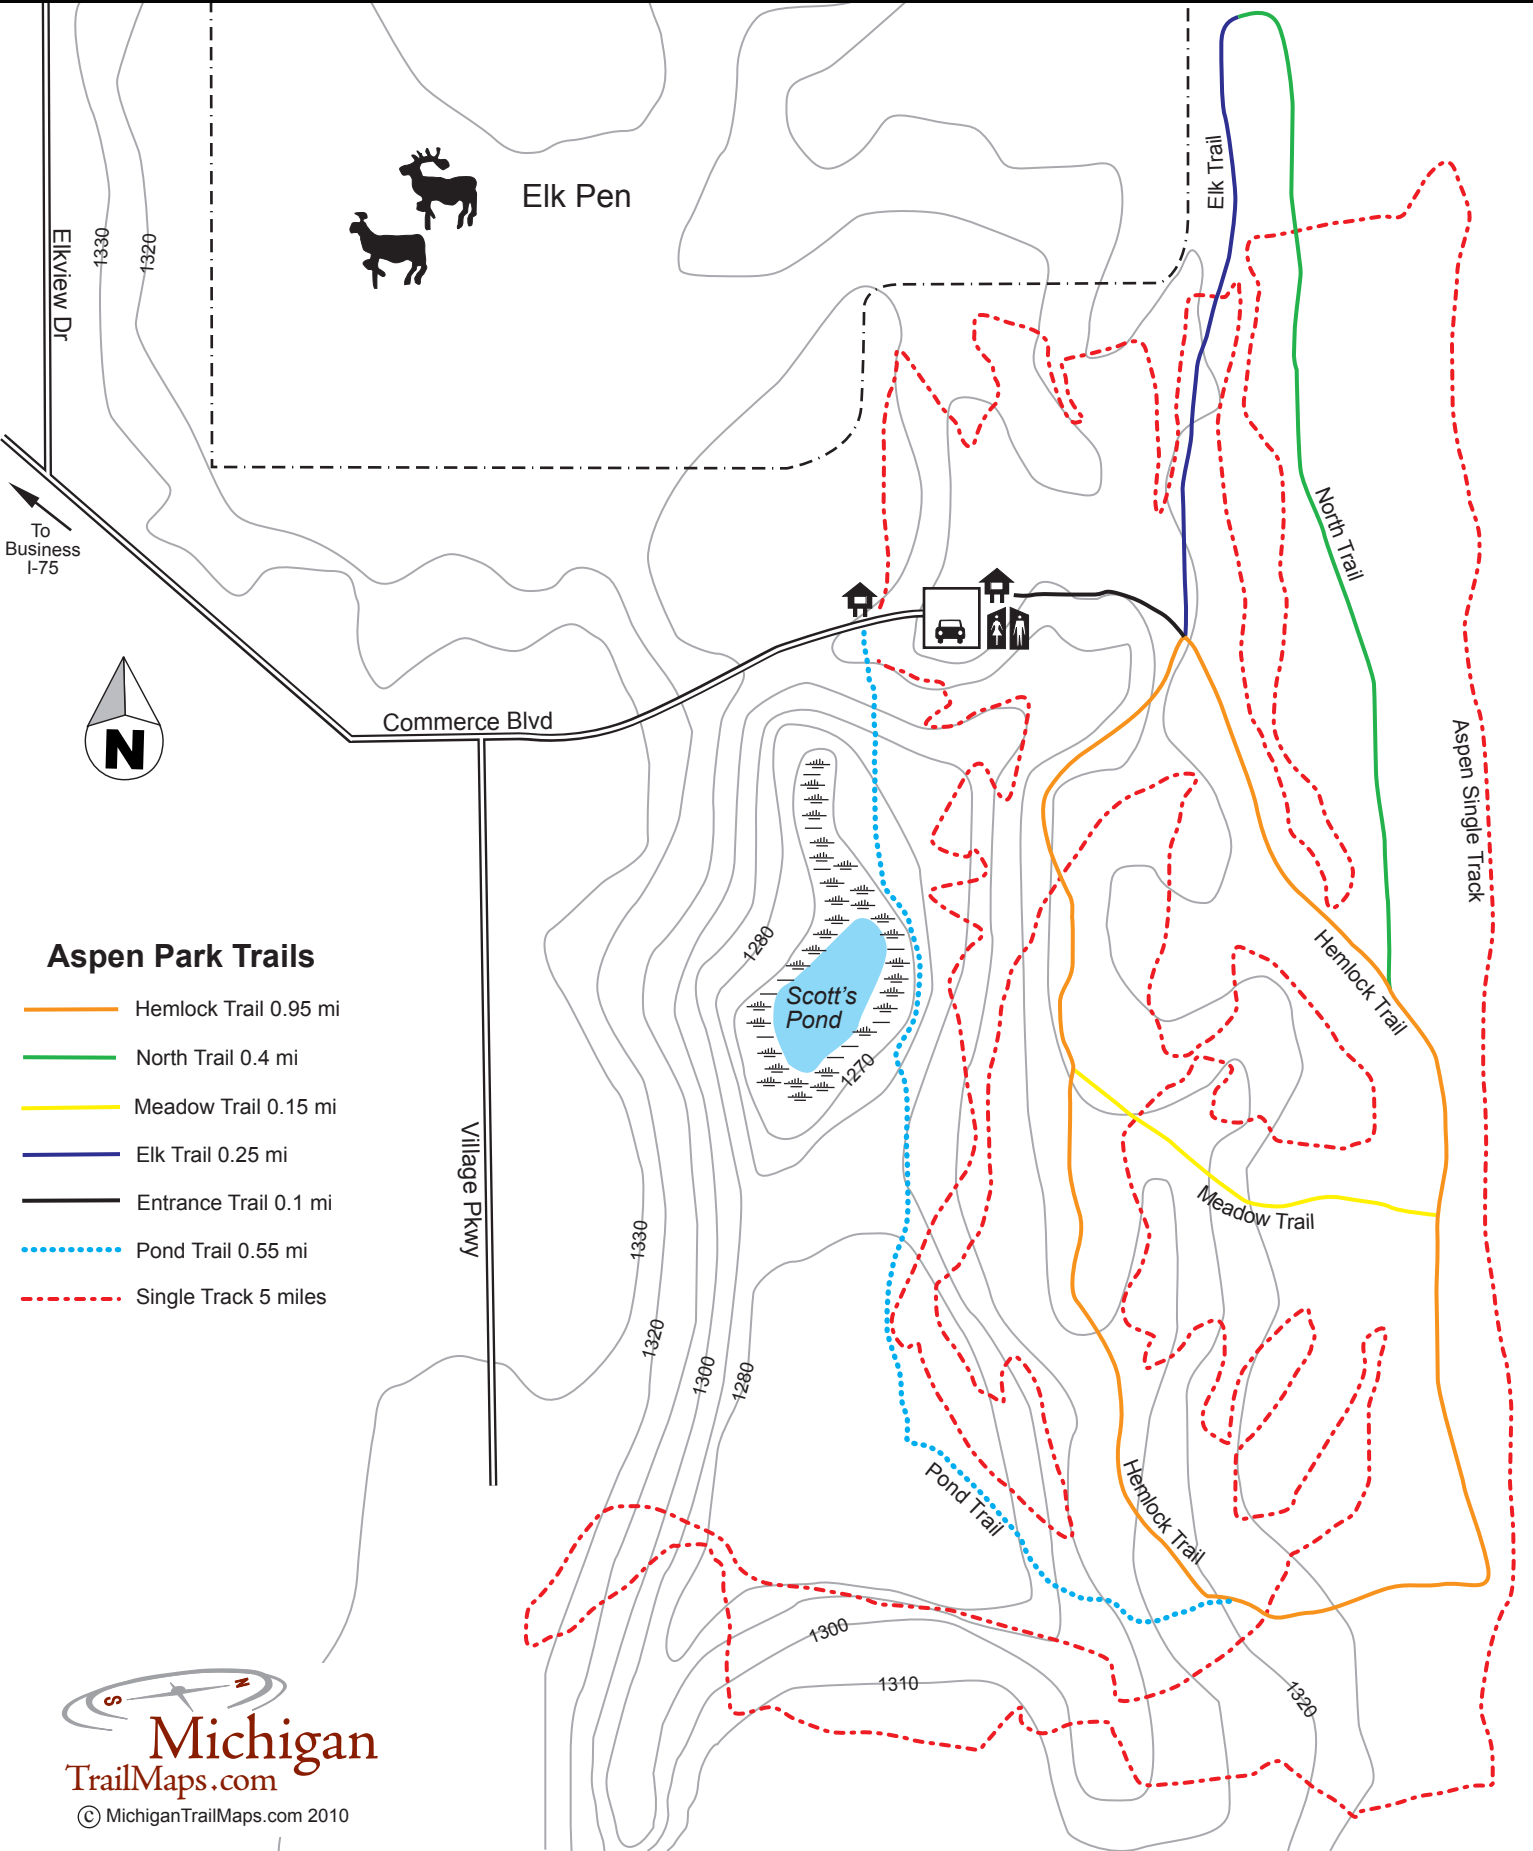

Aspen Park

City of Gaylord

Aspen Park Trails

- Hemlock Trail 0.95 mi
- North Trail 0.4 mi
- Meadow Trail 0.15 mi
- Elk Trail 0.25 mi
- Entrance Trail 0.1 mi
- ⋯ Pond Trail 0.55 mi
- - - Single Track 5 miles